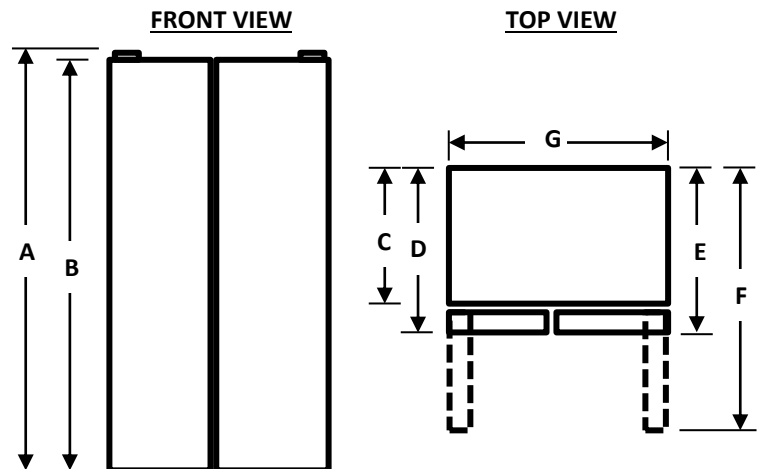

TECHNICAL SPECIFICATIONS

Performance	
Total Capacity (Ft³)	18.4
Refrigerator/ Freezer Capacity(Ft³)	11.9 / 6.5
Counter-Depth	Yes
Energy Efficiency Class	DOE
Evaporator	Single
Noise Level (dB(A))	43
General Features	
Control Type	Electronic
Super Freeze	Yes
Super cool	No
Energy saver	Yes
Door Alarm	Yes
Number of Doors	2
Reversible Doors	No
Door Design	Flat
Handle	Recessed
Door Material	Metallic Steel (VCM)
Leveling Legs	Yes
Refrigerant	R600a
Refrigeration Compartment	
Temperature Range	36°F to 46°F
Air Flow	Multi-Air Flow
Shelf	4 Glass
Door Bins	3 Bins
Door Bin Color	Transparent
Storage Drawer	2 Drawers
Lighting	Yes (LED Top)
Freezer Compartment	
Temperature Range	-11°F to 7°F
Shelf	3 Glass
Door Bins	4 Bins
Door Bin Color	Transparent
Storage Drawer	2 Drawers
Ice Maker	No
Lighting	Yes(LED Top)
Product	
Carton Dimensions (WxDxH)(in.)	38.5 X 28.6 X 74.7
Net Weight/Gross Weight (lbs.)	192/214
UPC Code	819130029948

INSTALLATION DIMENSION

Overall Dimension	Height to top of hinge(in.) A	70.4
	Height to top of case(in.) B	69.4
	Case depth without door(in.) C	22.1
	Case depth with door(in.) D	25.5
	Case depth with door handle (in.) E	25.5
	Depth with door open 90 degree (in.) F	43.5
	Width(in.) G	35.8
Air Clearance	Each side(in.)	1.0
	Top(in.)	1.0
	Back(in.)	2.0

All product, product specifications, and data are subject to change without notice to improve reliability, function, design or otherwise.
©2020 Hisense USA. All rights reserved