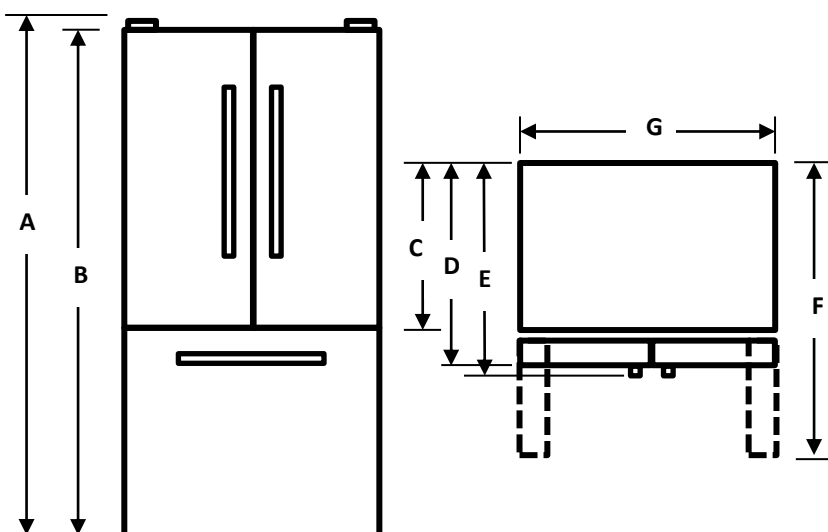

TECHNICAL SPECIFICATIONS

Performance	
Model#	MRF206N6BSE
Total Capacity (Ft³)	20.6
Refrigerator/ Freezer Capacity(Ft³)	13.8/6.8
Counter-Depth	No
Energy Efficiency Class	E/Star
Inverter Compressor	Yes
Evaporator	Single
Noise Level (dB(A))	43
General Features	
Ice and Water Dispenser	No
Water Filter (Capacity)	No
Ice Maker	In Freezer
Control Type	Electronic
Super Freeze	Yes
Super cool	Yes
Energy saver	Yes
Door Alarm	Yes
Number of Doors	3
Reversible Doors	No
Door Design	Flat
Handle	Grip
Door Material	Stainless Steel(Fingerprint-Resistant)
Refrigerant	R600a
Leveling Legs	Yes
Refrigeration Compartment	
Temperature Range	34 °F to 47 °F
Air Flow	Multi-Air Flow
Shelf	4 Half Width Glass
Door Bins	6 Adjustable
Door Bin Color	Transparent
Storage Drawer	2 Storage & 1 Full Width Pantry
Lighting	LED on the top
Freezer Compartment	
Temperature Range	-12 °F to 6 °F
Drawers	2 Full Extension
Lighting	LED
Shipping Information	
Carton Dimensions (WxDxH)(in.)	32.3 X 35.6 X 69.3
Net Weight/Gross Weight (lbs.)	223/243
UPC Code	810088361791

INSTALLATION DIMENSION

Overall Dimension	Height to top of hinge(in.) A	66.9
	Height to top of case(in.) B	64.8
	Case depth without door(in.) C	30.3
	Case depth with door(in.) D	34.2
	Case depth with handle(in.) E	36.5
	Depth with fresh door open 90 degree (in.) F	46.6
	Width(in.) G	29.9
Air Clearance	Each side(in.)	2.0
	Top(in.)	0.5
	Back(in.)	2.0

FRONT VIEW

TOP VIEW

All product, product specifications, and data are subject to change without notice to improve reliability, function, design or otherwise.
©2020 Hisense USA. All rights reserved

Hisense USACorporation
7310 McGinnis Ferry Road, Suwanee, GA, 30024
1-877-465-3566
www.mora-appliances.com